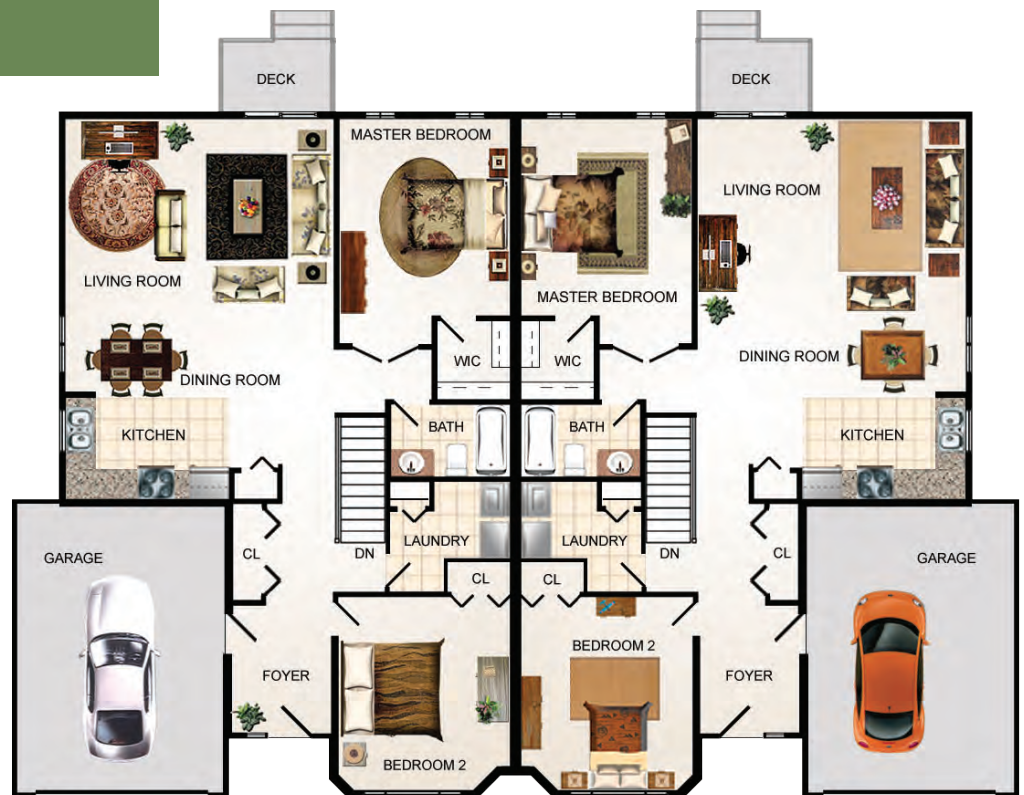

6750 Fourth Line Rd.
North Gower, ON K0A 2T0
Tel: (613) 489-3838
Fax: (613) 489-3169

Ready to build your custom
Dream Home?

CONSTANTEEN

1240 Sq. Ft.
2 Bedrooms
1 Bathroom
Single Garage

Note: Renderings, floor plans and optional layouts are artists conception only and are subject to change.