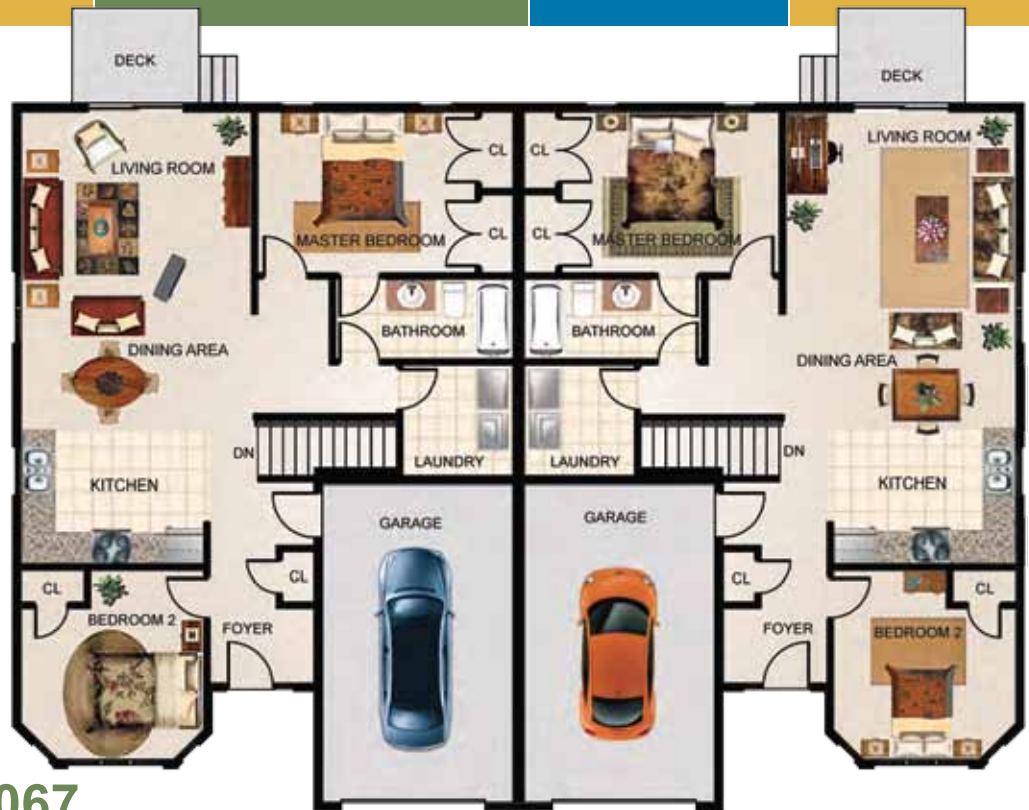

Cortland 1067

6750 Fourth Line Rd.
North Gower, ON K0A 2T0
Tel: (613) 489-3838
Fax: (613) 489-3169

Ready to build your custom
Dream Home?

Room Dimensions:

Kitchen: 9' x 11.6'
Living Room: 13' x 14.6'
Dining Area: 11' x 8'
Garage: 20' x 11'
Master Bedroom: 10' x 13.8'
Bedroom 2: 11.6' x 12'
Bathroom: 11.2' x 5'

CORTLAND 1067

1067 Sq. Ft.
2 Bedrooms
1 Bathroom
Single Garage

www.parkviewhomes.info