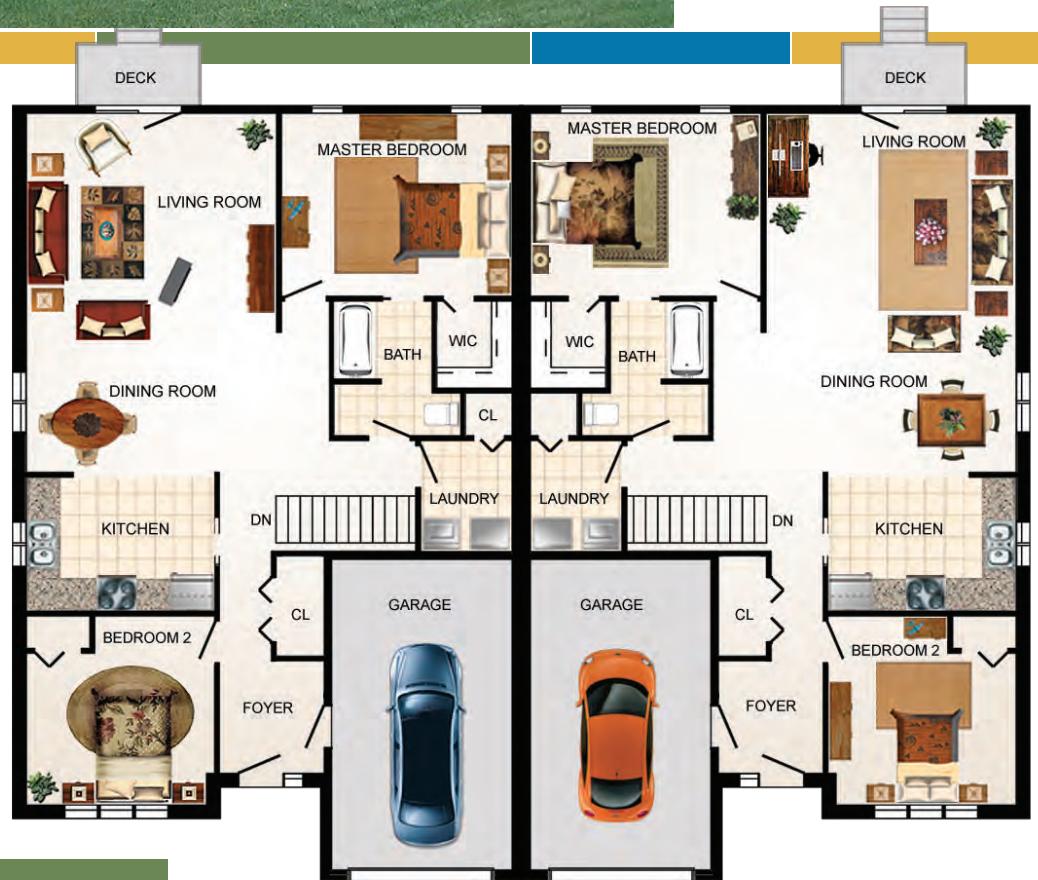

6750 Fourth Line Rd.  
 North Gower, ON K0A 2T0  
 Tel: (613) 489-3838  
 Fax: (613) 489-3169

Ready to build your custom  
**Dream Home?**

**Home Dimensions:**

- Kitchen: 8.5' x 13'
- Living Room: 12.5' x 16.5'
- Dining Room: 11' x 13'
- Garage: 20' x 11'
- Master Bedroom: 11.5' x 15'
- Bedroom 2: 13.5' x 13'

**CORTLAND**

1260 Sq. Ft.  
 2 Bedrooms  
 1 Bathroom  
 Single Garage

**Note:** Renderings, floor plans and home dimensions are artists conception only and are subject to change.

[www.parkviewhomes.info](http://www.parkviewhomes.info)