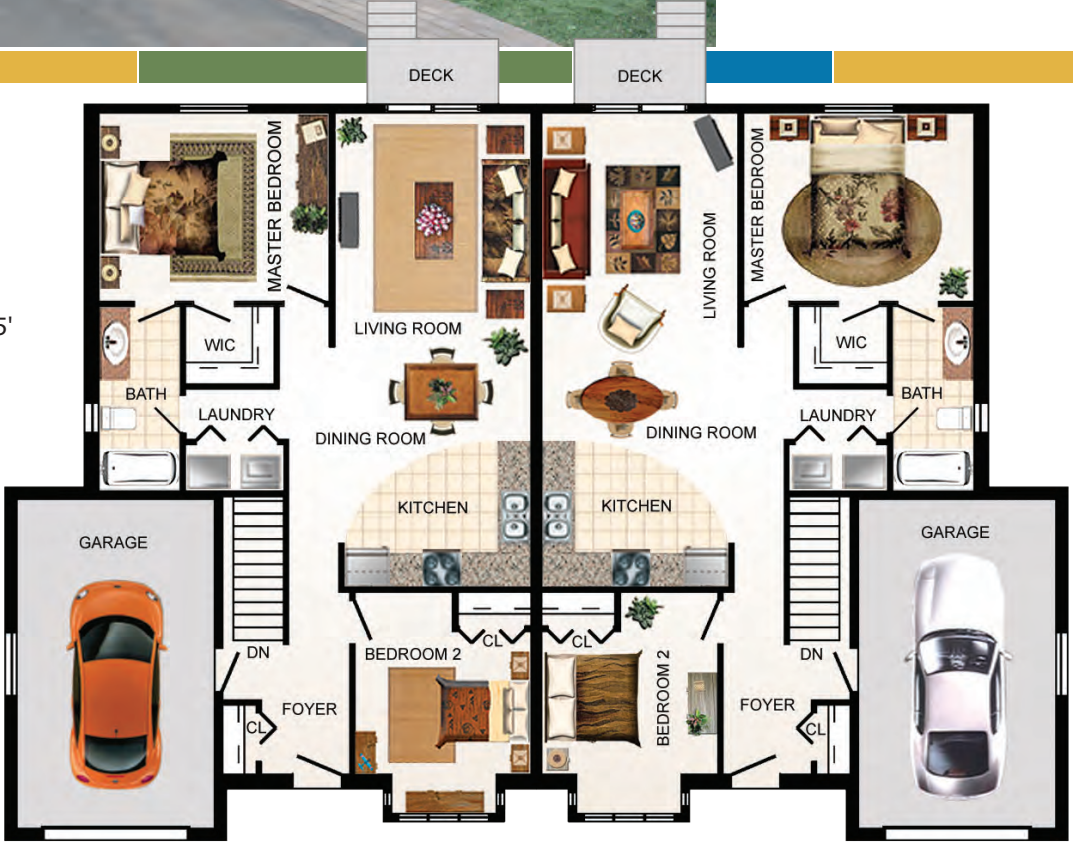

6750 Fourth Line Rd.
 North Gower, ON K0A 2T0
 Tel: (613) 489-3838
 Fax: (613) 489-3169

Ready to build your custom
Dream Home?

Home Dimensions:

- Kitchen: 12' x 7'
- Living Room: 12' x 21'
- Master Bedroom: 14' x 10.5'
- Bedroom 2: 10.5 x 10'
- Garage: 20' x 10.5'

GALA

1024 Sq. Ft.
 2 Bedrooms
 1 Bathroom
 Single Garage

Note: Renderings, floor plans and home dimensions are artists conception only and are subject to change.

www.parkviewhomes.info