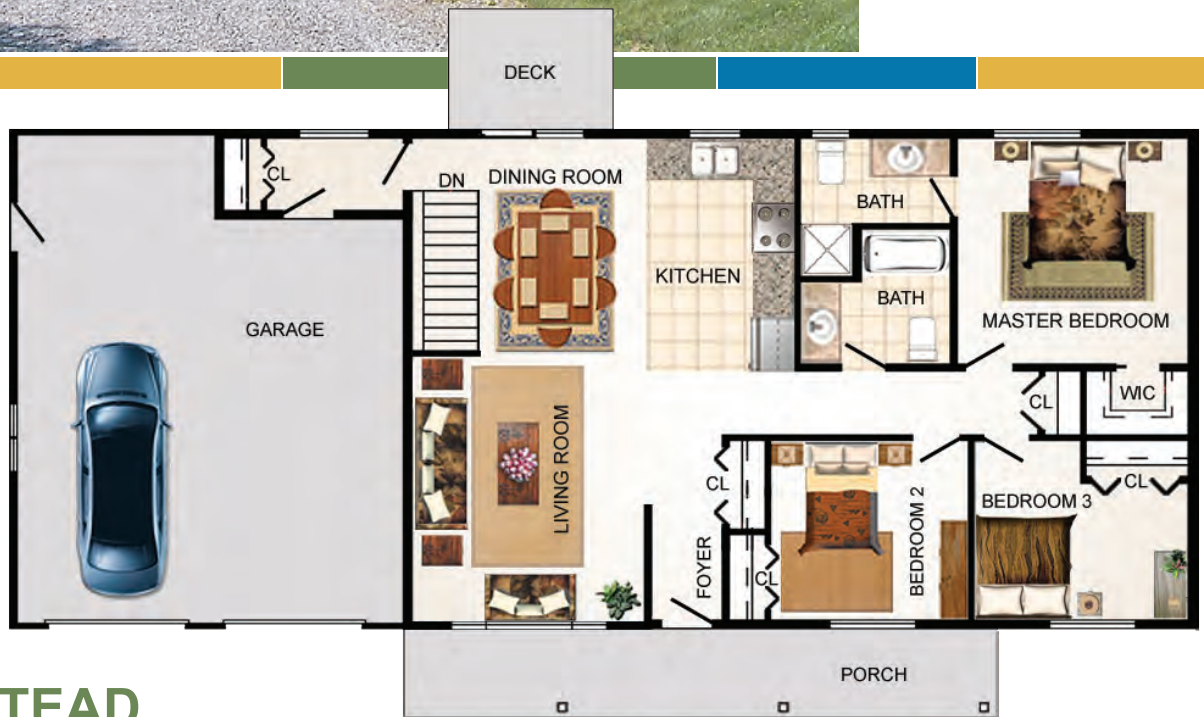

## MEDSTEAD

1340 Sq. Ft.  
 3 Bedrooms  
 2 Bathrooms  
 Double Garage

### Home Dimensions:

Dining Room: 14' x 9'  
 Kitchen: 14' x 9'  
 Living Room : 14' x 9'  
 Ensuite : 8.5' x 6'  
 Bathroom: 8.5' x 7'  
 Garage: 28' x 22'  
 Master Bedroom: 13' x 13.5'  
 Bedroom 2: 12.5' x 10'  
 Bedroom 3: 11' x 10'