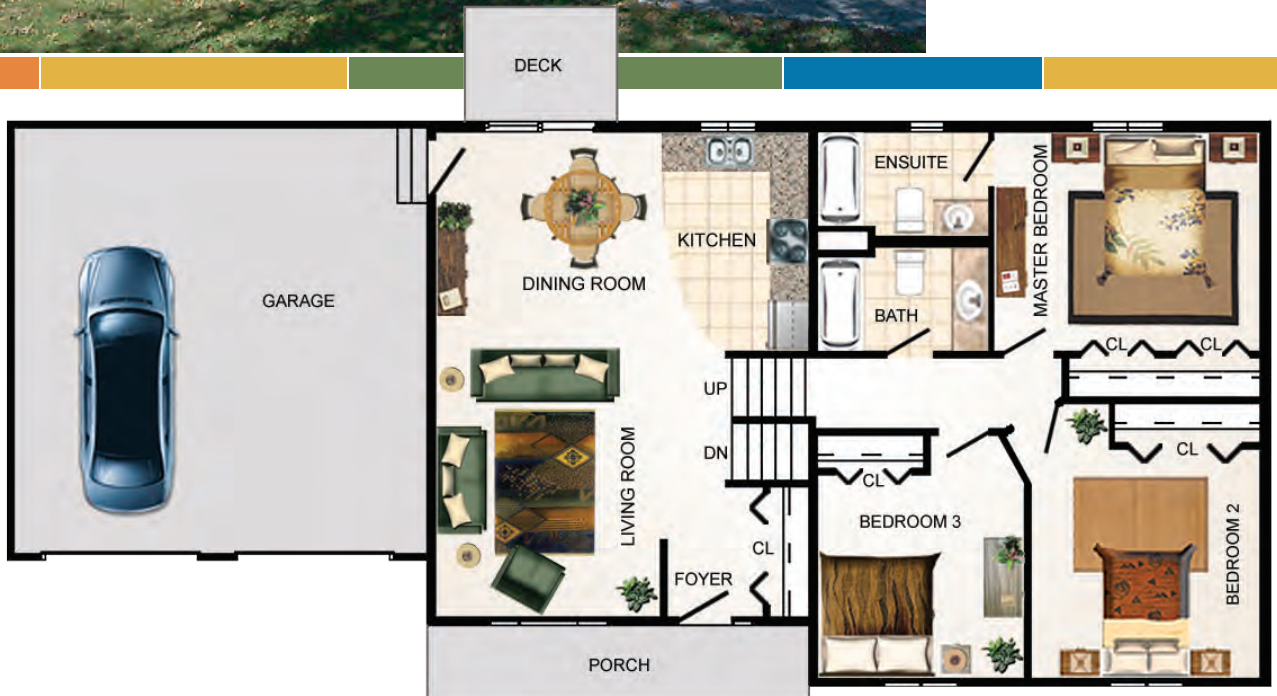

Newboro

6750 Fourth Line Rd.
North Gower, ON K0A 2T0
Tel: (613) 489-3838
Fax: (613) 489-3169

Ready to build your custom
Dream Home?

NEWBORO

1250 Sq. Ft.
3 Bedrooms
2 Bathrooms
Double Garage

Note: Renderings, floor plans and home dimensions are artists conception only and are subject to change.

Home Dimensions:

Living Room: 12' x 17'
Dining Room: 12' x 12.5'
Kitchen: 12' x 9.5'
Bathroom: 5' x 9.5'
Garage: 22' x 23'
Ensuite: 5' x 9.5'
Master Bedroom: 14.5' x 12'
Bedroom 2: 12.5' x 12.5'
Bedroom 3: 11.5' x 12.5'