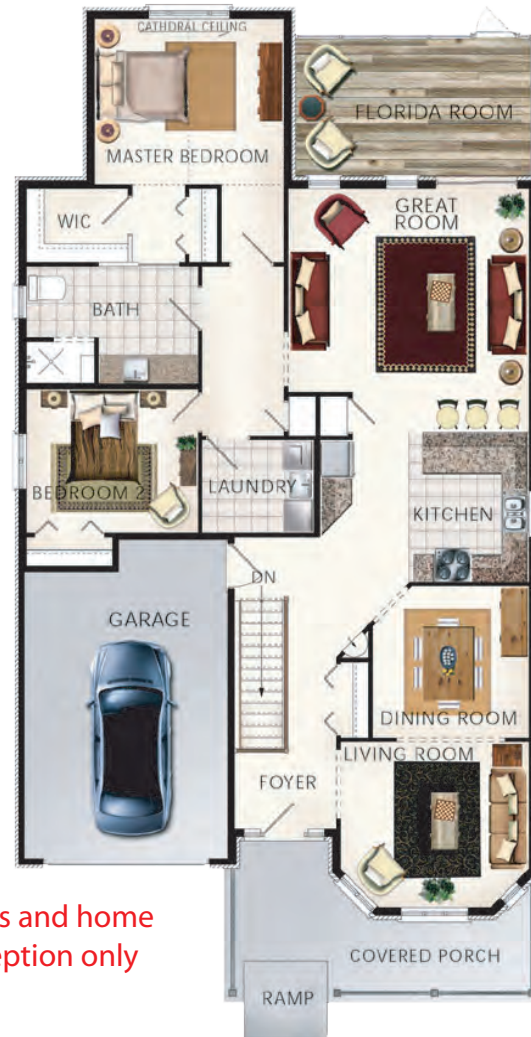

6750 Fourth Line Rd.
North Gower, ON K0A 2T0
Tel: (613) 489-3838
Fax: (613) 489-3169

Ready to build your custom
Dream Home?

SHELTON

1750 Sq. Ft.
2 Bedrooms
1 Bathroom
Single Garage

Home Dimensions:

Dining Room: 11.5' x 11'
Kitchen: 15.5' x 14'
Living Room : 14' x 12'
Great Room : 17' x 15'
Laundry: 10.5' x 7'
Garage: 15' x 23'
Master Bedroom: 14' x 12'
Bedroom 2: 13' x 10.5'
Florida Room : 17.5' x 10'

Note: Renderings, floor plans and home dimensions are artists conception only and are subject to change.

www.parkviewhomes.info