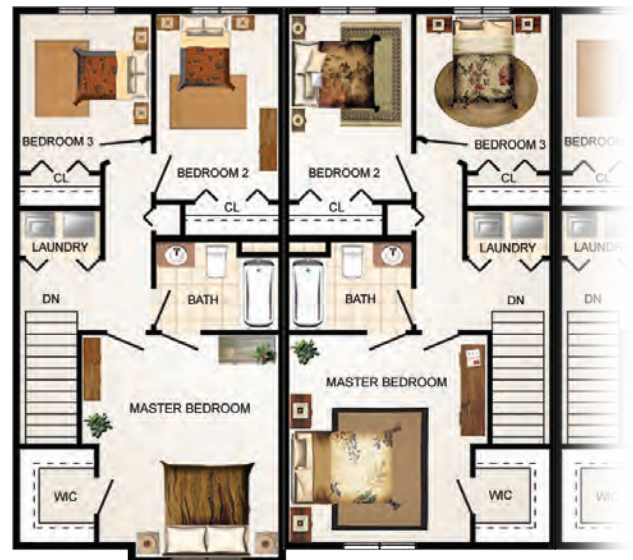

## SOMERSET

1250 Sq. Ft.  
3 Bedrooms  
1.5 Bathrooms  
Single Garage

[www.parkviewhomes.info](http://www.parkviewhomes.info)