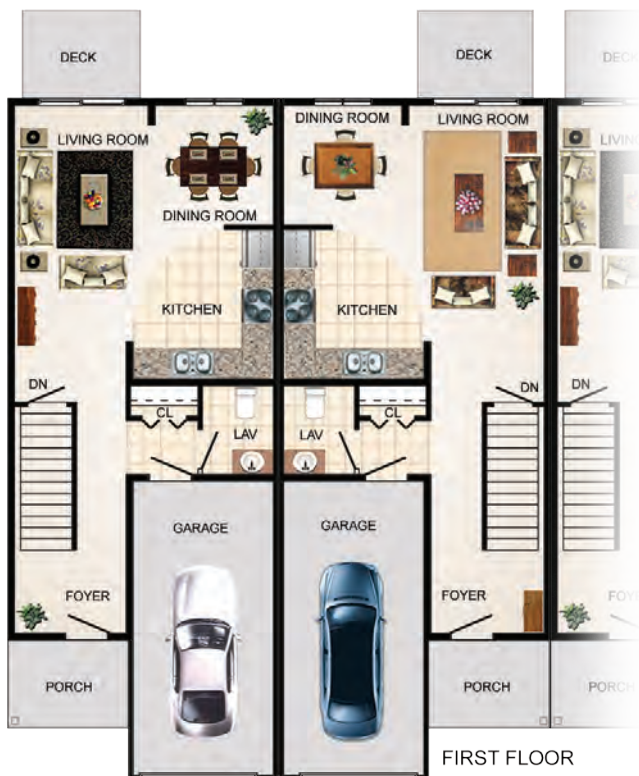

## SOMERSET

1250 Sq. Ft.  
3 Bedrooms  
1.5 Bathrooms  
Single Garage

[www.parkviewhomes.info](http://www.parkviewhomes.info)