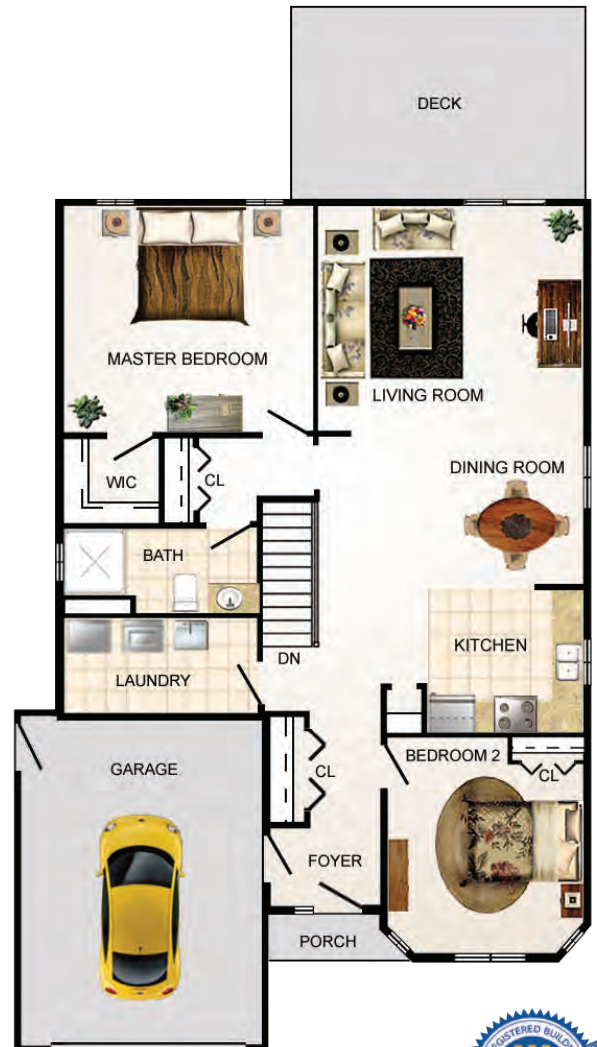

6750 Fourth Line Rd.
 North Gower, ON K0A 2T0
 Tel: (613) 489-3838
 Fax: (613) 489-3169

Ready to build your custom
Dream Home?

WESTBURY

1240 Sq. Ft.
 2 Bedrooms
 1 Bathroom
 Single Garage

Home Dimensions:

Dining Room: 23.5' x 16.5'
 Kitchen: 13' x 8.5'
 Bathroom: 5' x 9'
 Master Bedroom: 15.5' x 14'
 Bedroom 2: 14.5' x 13'
 Laundry: 6' x 9'
 Garage: 20' x 14'

Note: Renderings, floor plans and home dimensions are artists conception only and are subject to change.